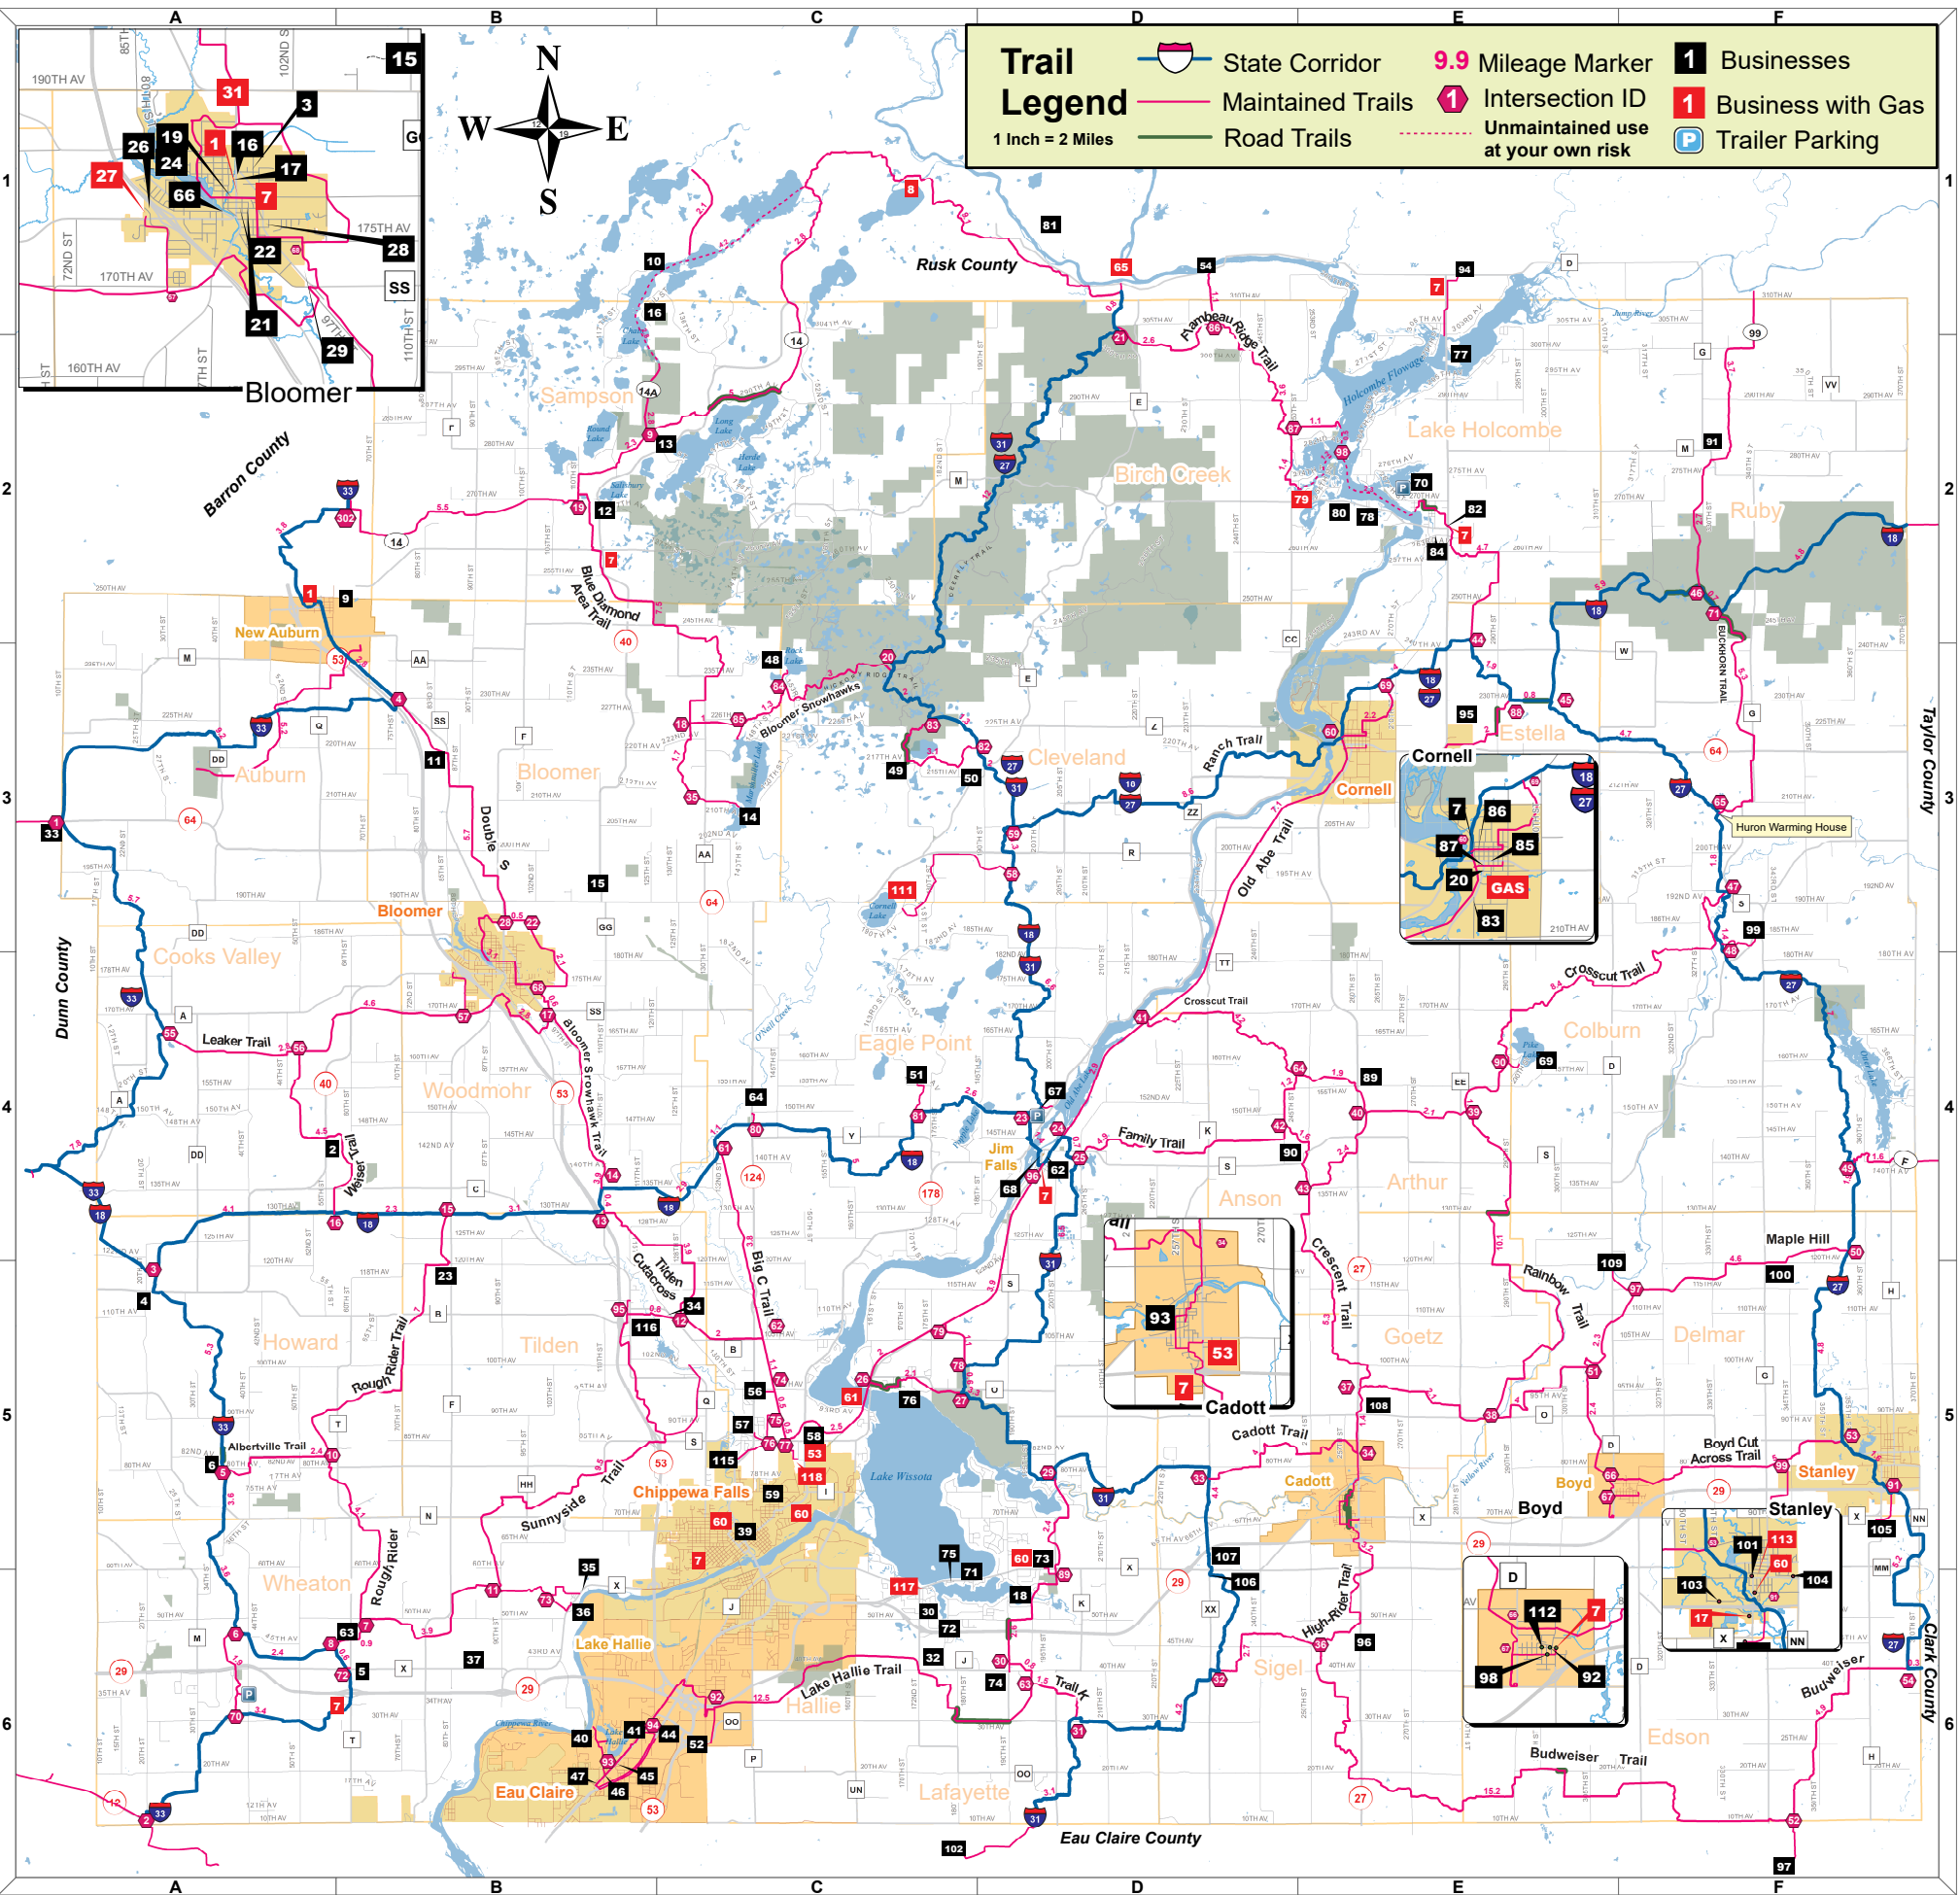

Id	Gas	Business	X-Y
1	Gas	Bridge Stop - New Auburn	A2
1	Gas	Bridge Stop - Bloomer	B3
2		Valley Tavern	A4
3		Day's Power Sports	B3
4		Club 40	A4
5		Wander Inn	A6
6		Albertville Tavern	A5
7	Gas	River Country Co-op - Cadott	E5
7	Gas	River Country Co-op - 12 Mile Corner	E1
7	Gas	River Country Co-op - Holcombe	E2
7	Gas	River Country Co-op - Jim Falls	D4
7	Gas	River Country Co-op Bloomer	B4
7	Gas	River Country Co-op - 29 Pines	A6
7	Gas	River Country Co-op - Boyd	E5
7	Gas	River Country Co-op - Chippewa	C5
7	Gas	River Country Co-op - Cornell	E3
7	Gas	River Country Co-op New Auburn	A2
8		Pinetree Bar & Grill	C1
9		Old 53 Bar & Grill	A3
10		Backwoods Bar & Grill	B1
11		Two Acres Supper Club	B1
12		King's Inn	B2
13		Frog & Fly	B2
14		Birch Point Resort	C3
15		Back 40	B3
16		Hawks Bar & Grill	B1
17	Gas	Mega Coop Stanley	F5
18		Wissota Lodge & Grill	C6
19		Xpeditions Pub & Grub	B3
20		Subway Cornell	E3
21		Harms Way Bar & Grill	B3
22		Badger Hole	B3
23		Dougie's	B5
24		Shadicks Price Rite Foods	B3
26		Casa Mexicana	B3
27	Gas	Kwik Trip	B3
28		Bloomer Auto Supply	B3
29		Pines Ballroom & Bar	B3
30		Anytime Trailer	C6
31	Gas	Shadicks's C-Store	B3
32		Brad's Affordable Auto Repair	C6
33		White Birch	A3
34		Bresina's Hometown Bar & Grill	B5
35		Loopy's	B5
36		River Inn Bar	B5
37		Sunnyside Sales & Service	B6
39		Gaber Sign	C5
40		Lake Hallie Sportsman Club	B6
41		Eagle's Club & Bar	B6
44		Thrifty Badger	B6
45		Slim's Tavern	B6
46		Hallie's Bar & Grill	B6
47		Heartbreakers	B6
48		Rock Lake	B6
49		Art's Snowmobile & ATV	C3
50		Art's Electric	C3
51		Old Abes Supper Club	C4
52		Holiday Inn Express & Suites	B6
53	Gas	DJ's Marts	C5
54		D Bar	D1
56		Nextgen Powersports	C5
57		Linda & Dan's T&C Roundabout	C5
58		Joel's 4 Corners	C5
59		Rooney Printing	C5
60	Gas	Express Mart - Bateman	D5
60	Gas	Express Mart - Bridge Street	C5
60	Gas	Express Mart - East Hill	D5
60	Gas	Thaler Oil	C5
61		Edge Pub & Eatery	C5
62		Smiley's Kitchen & Pizzeria	D4
63		JD's Sled Shed	A6
64		Fitzwell's Saloon	C4
65	Gas	Flater's Flambeau Point Resort	B1
66		Shadicks Sporting Goods & Hardware	B3
67		Eagle Valley Speedway - Old Barn Bar	D4
68		Randy's Jim Town Inn	D4
69		Shady Nook Resort	E4
70		East Bay	E2
71		Wayside	C5
72		Sand Bar	C6
73		Z's Food & Spirits	D5
74		Schuetz's	C5
75		Loopy's High Shores	C5
76		Inn on Lake Wissota	C5
77		Big Swedes Resort	E2
78		Paradise Shores	E2
79	Gas	Pine Drive Bar & Grill	E2
80		Teal's Timber Lodge & Resort	D1
81		Old Bogie's	D1
82		Big Minnow Bar & Grill	E2
83		Krueger's Repair	E2
84		Cookies Holcombe Inn	E2
85		Moon Ridge Brewing	E2
86		Big T's North Bar & Grill	E3
87		Carguest of Cornell	E3
89		Crescent Tavern	E4
90		Drywood Tavern	E4
91		Arnold Bar & Grill	F2
92		Tolley's Bowl & Bar	E5
93		Rick's Half-Way Bar	E5
94		Loony Bin	E1
95		Sweeney's Y Go By Bar & Grill	E3
96		Rebuild It	E6
97		Boondocks Bar & Grill, Campground	F6
98		Village Haus	E5
99		Huron Saloon & Stables	F3
100		Maple Hill	F5
101		Deano's Big Ten Pub	F5
102		Brown Hut Bar & Grill	D6
103		Lube Suppliers	F5
104		Martino's Restaurant	F5
105		Stanley Bar & Bowl	F5
106		Frog Hop	D5
107		The Liner	D5
108		MCB Bar & Grill	E5
109		Riverview	E4
110		AirTech Sports	C3
111		Cornell Resort	C3
112		Double D's Saloon	E5
113		Kwik Trip Stanley	E5
115		Ojibwa Golf & Bowl	B5
116		Country Villa Motel	B5
117	Gas	Mega Coop Wissota	C5
118	Gas	Quality Fuels	C5