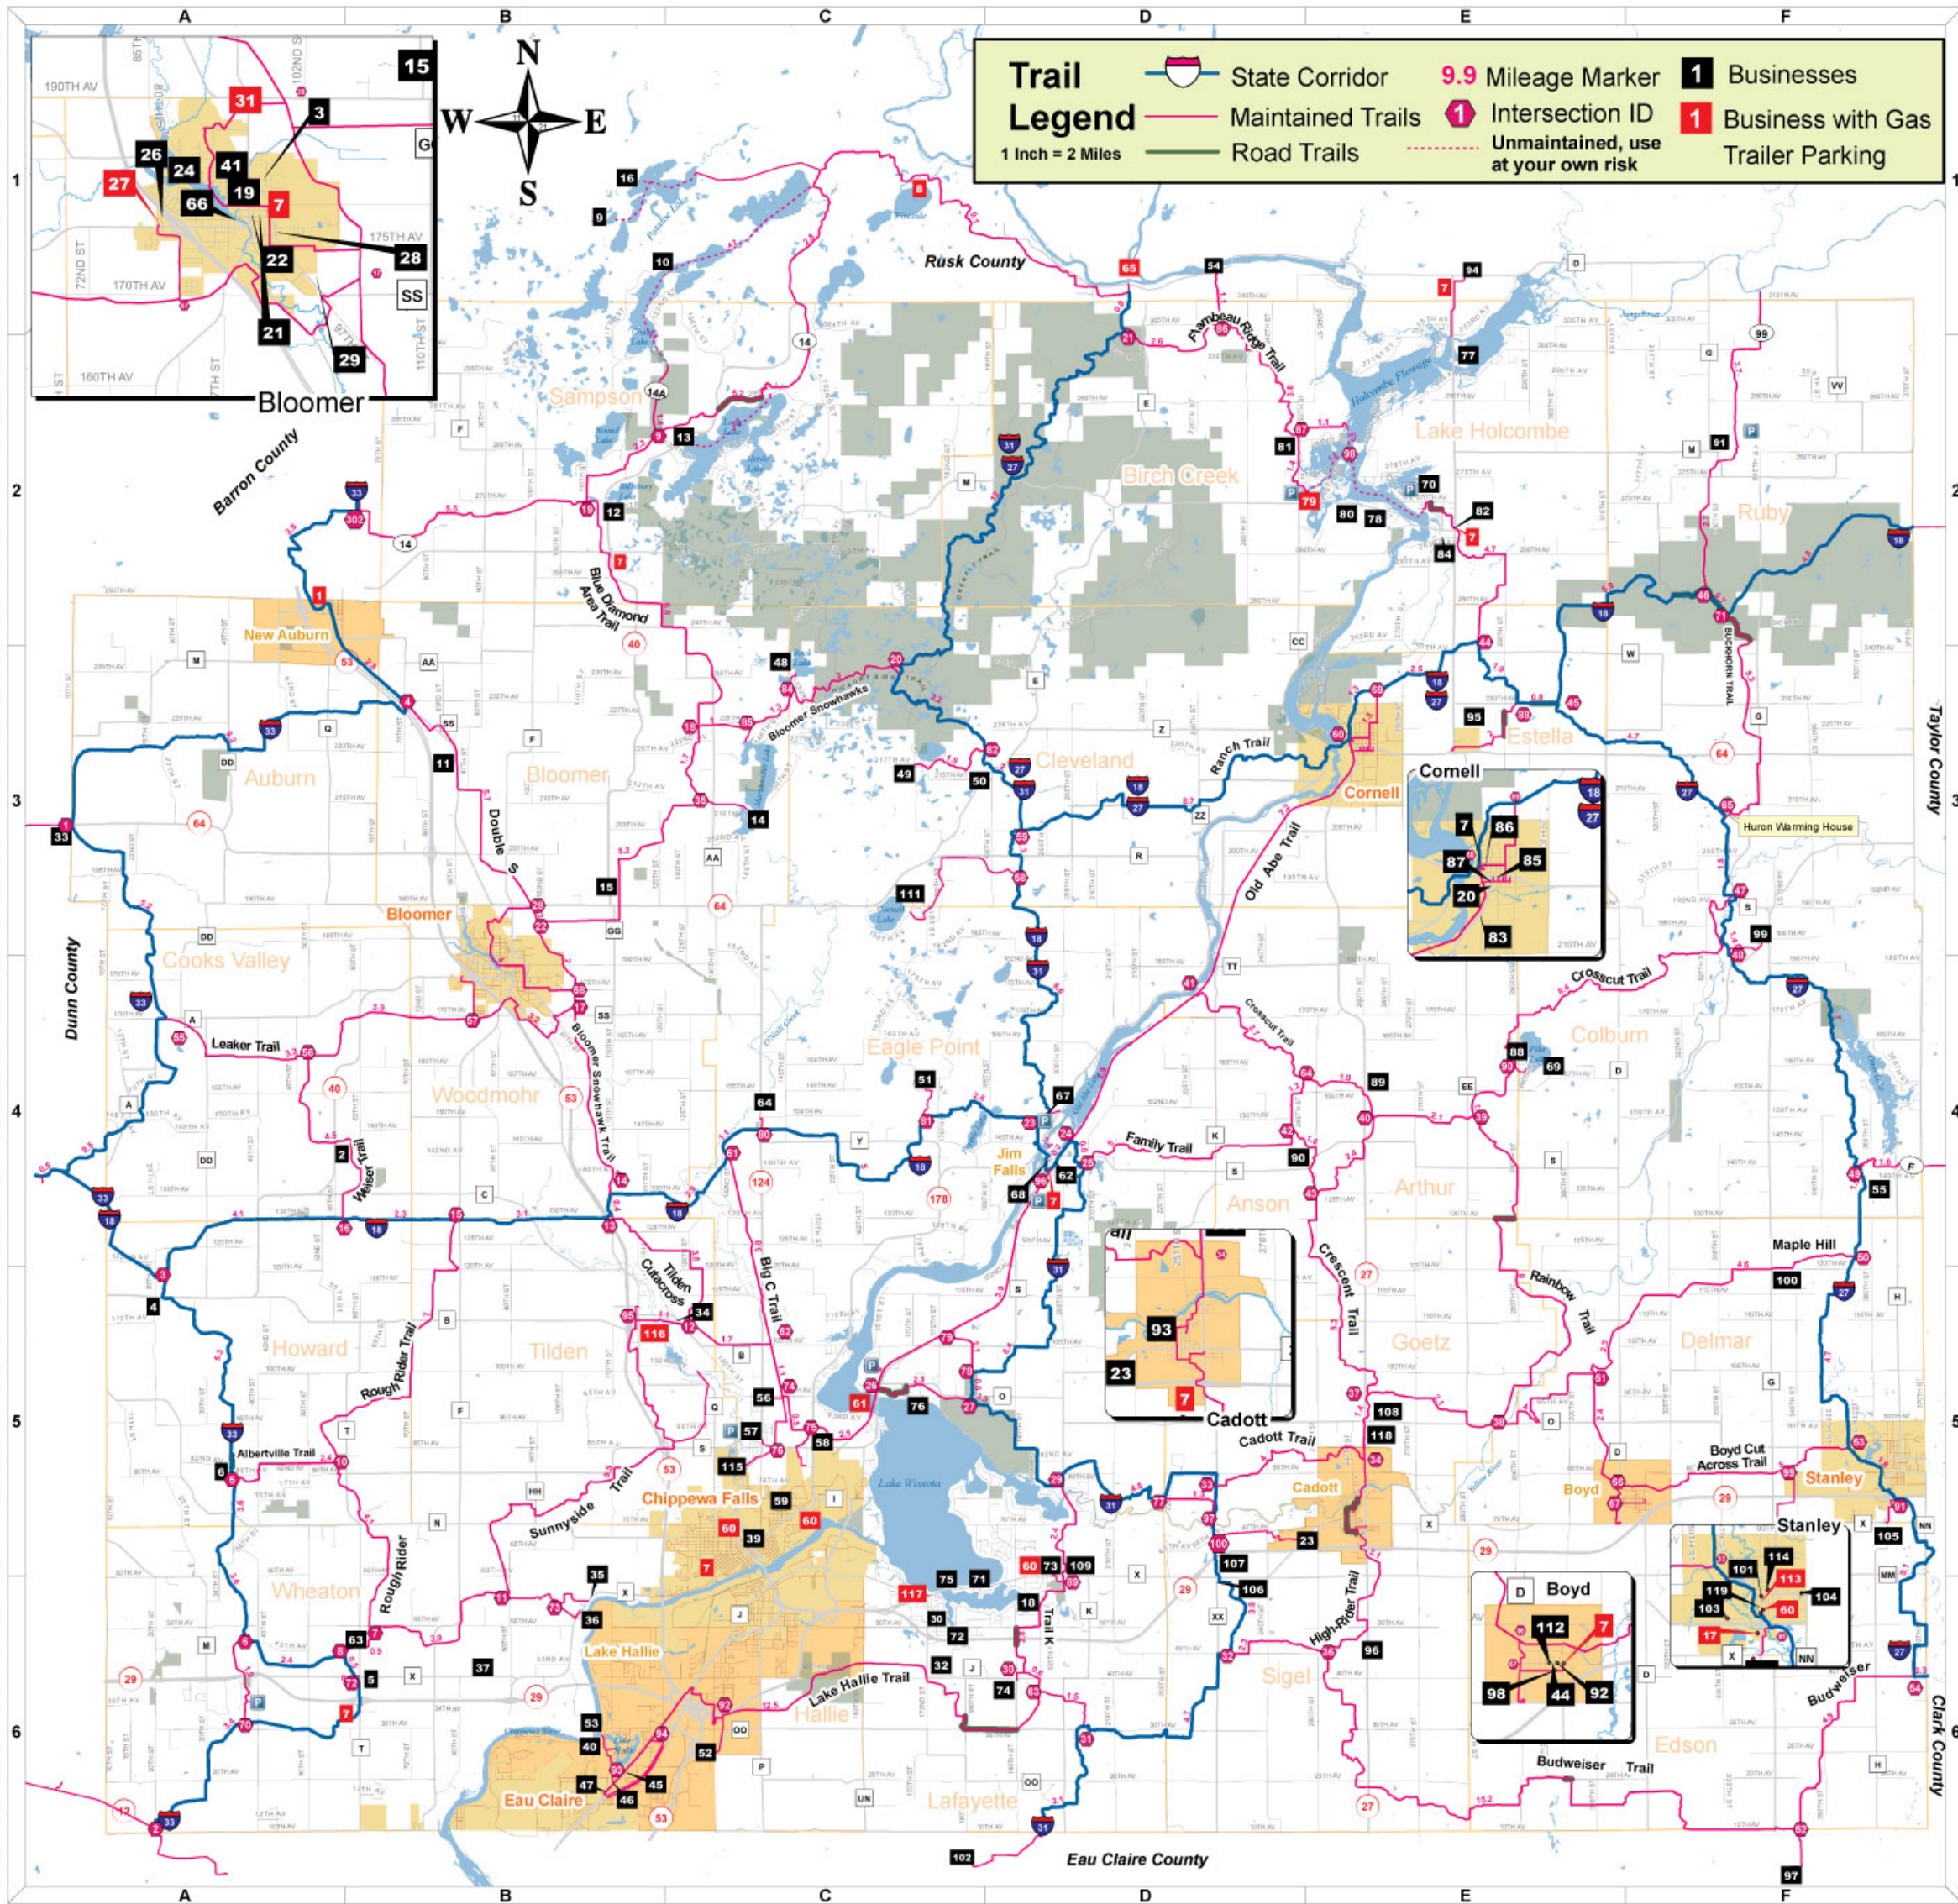

Id	Gas	Business	XY
1	Gas	Bridge Stop	A2
2		Valley Tavern	A4
3		Day's Power Sports	B3
4		Club 40	A5
5		Wander Inn	A6
6		Albertville Tavern	A5
7	Gas	River Country Co-op (RCC) - Cadott	E2
7	Gas	RCC - Jim Falls D4, Bloomer B4, Holcombe	E2
7	Gas	RCC - 29 Pines A6, Boyd E5 Chippewa	C5
7	Gas	RCC - New Auburn B2 12 Mile Corner	E1
7		River Country Co-op Cornell	E5
8	Gas	Fireside Bar & Grill	C1
9		The Narrows	B1
10		Backwoods Bar & Grill	B3
11		Alburn Bar & Grill	B3
12		King's Inn	B2
13		Max's On The Lake Bar & Grill	B2
14		Birch Point Resort	C3
15		Back 40	B3
16		Lured In Resort	B1
17	Gas	Mega Coop Stanley	F5
18		Wisota Lodge & Grill	C6
19		Xpeditions Pub & Grub	B3
20		Subway Cornell	E3
21		Harms Way Bar & Grill	B3
22		Badger Hole	B3
23		Whispering Pines Golf Course	B5
24		Shadick's Price Rite Foods	B5
26		Casa Mexicana	B3
27	Gas	Kwik Trip	B3
28		Bloomer Auto Supply	B3
29		Pines Ballroom & Bar	B3
30		Anytime Trailer	C6
31	Gas	Shadick's C-Store	B3
32		Brad's Affordable Auto Repair	C6
33		White Birch	A3
34		Bresina's Hometown Bar & Grill	B5
35		Loopy's	B5
36		River Inn Bar	B5
37		Sunnyside Sales & Service	B6
39		Gaber Signs	C5
40		Lake Hallie Sportsmans Club	B6
41		Railway Cleaning	B3
44		Corner Bar	E5
45		Slim's Tavern	B6
46		Hallie Bar & Grill	B6
47		Heartbreakers	B6
48		Rock Lake	C3
49		Art's Snowmobile & ATV	C3
50		Art's Electric	C3
51		Old Abes Supper Club	C4
52		Holiday Inn Express & Suites	B6
53		Rivers Jams	B6
54		D Bar	D1
55		Curve Inn	E4
56		Nektgen Motorsports	C5
57		Linda & Dan's T&C Roundabout	C5
58		Joe's 4 Corners	C5
59		Rooney Printing	C5
60	Gas	Express Mart - Bateman	D5
60	Gas	Express Mart - Bridge Street	C5
60	Gas	Express Mart - East Hill	D5
60	Gas	Thaler Oil	C5
61	Gas	Edge Pub & Eatery	C5
62		The Crow's Nest	D4
63		JD's Sled Shed	A6
64		Chief's	C4
65	Gas	Flater's Flambeau Point Resort	B1
66		Shadick's Sporting Goods & Hardware	B3
67		Eagle Valley Speedway - Old Barn Bar	D4
68		Randy's Jim Town Inn	D4
69		Shady Nook Resort	E4
70		East Bay	E2
71		Wayside	C5
72		Sand Bar	C6
73		Z's Food & Spirits	D5
74		Schuetz's	D6
75		The Veiw	C5
76		Inn on Lake Wissota	C5
77		Phat Bob's	E2
78		Paradise Shores	E2
79	Gas	Pine Drive Bar & Grill	E2
80		Ted's Timber Lodge & Resort	D2
81		Black Bear	D2
82		Big Minnow Bar & Grill	E2
83		Krueger's Repair	E3
84		Cookies Holcombe Inn	E2
85		Moon Ridge Brewing	E3
86		Big T's North Bar & Grill	E3
87		Carquest of Cornell	E3
88		Pike Lake Resort	E4
89		Crescent Tavern	E4
90		Goett's Drywood Tavern	E4
91		Arnold Bar & Grill	F2
92		Tolley's Bowl & Bar	E5
93		Rick's Half-Way Bar	E5
94		Loony Bin	E1
95		Sweeney's Y Go By Bar & Grill	E3
96		Rebuild It	E6
97		Boondocks Bar & Grill	F6
98		Village Haus	E5
99		Huron Saloon & Stables	F3
100		Maple Hill	F5
101		Debbie's on Broadway	F5
102		Brown Hut Bar & Grill	D6
103		Lube Suppliers	F5
104		Martino's Restaurant	F5
105		Stanley Bar & Bowl	F5
106		Frog Hop	D5
107		The Liner	D5
108		MCB Bar & Grill	E5
109		Butch & Jackie's Bateman Tavern	D5
110		AirTech Sports	C3
111		Cornell Resort	C3
112		Double D's Saloon	E5
113		Kwik Trip Stanley	E5
114		Kelly Grill	F5
115		Ojibwa Golf & Bowl	C5
116	Gas	Quick Fuels	B5
117	Gas	Mega Coop Wissota	C5
118	Gas	Ron's Design & Signs	E5
119		Donnie's Sport Shop	F5